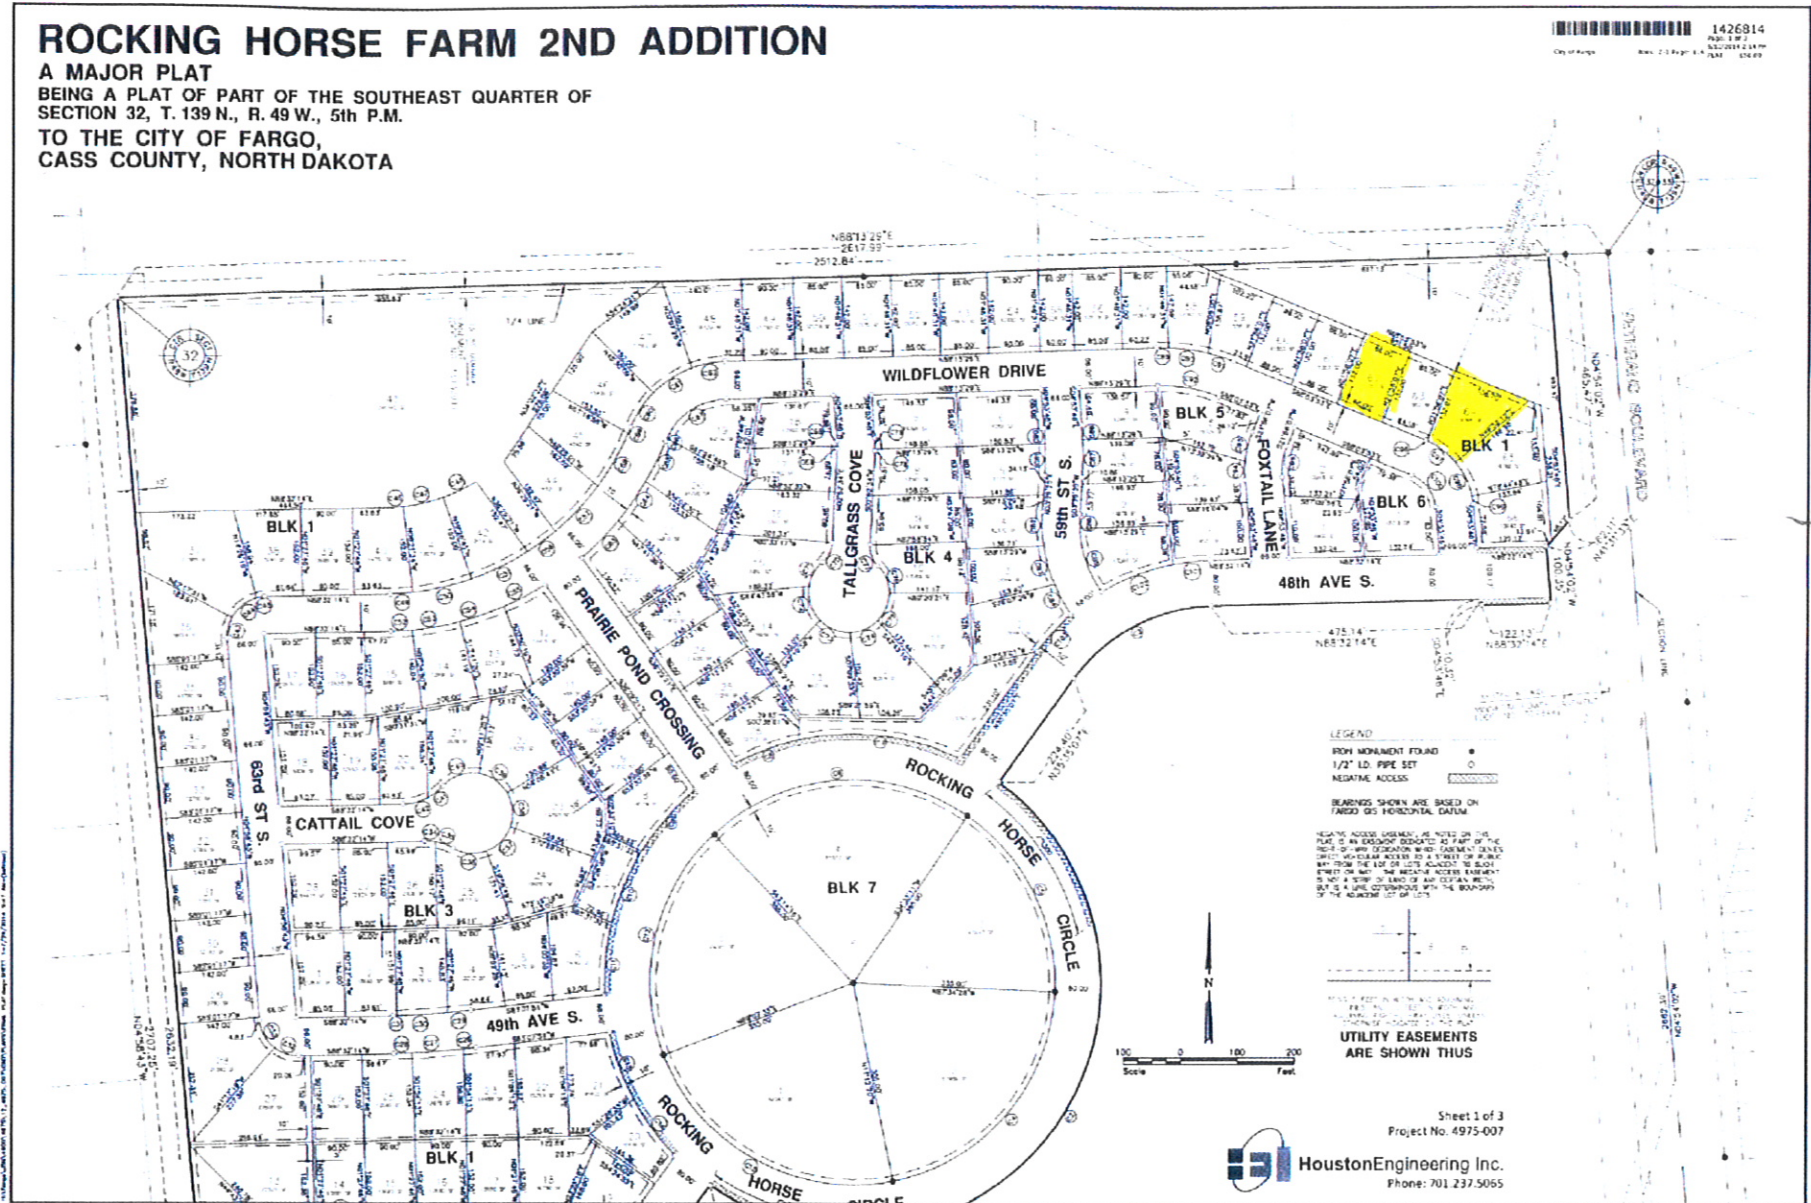

ROCKING HORSE FARM 2ND ADDITION

A MAJOR PLAT
BEING A PLAT OF PART OF THE SOUTHEAST QUARTER OF
SECTION 32, T. 139 N., R. 49 W., 5th P.M.
TO THE CITY OF FARGO,
CASS COUNTY, NORTH DAKOTA

1426914
APR 1 2017
City of Fargo
Ass. 2.0 Page 6.4
AM 10:49

Rocking Horse Farm 2nd Addition – Fargo, ND

- 5773 Wildflower Drive S, Fargo, ND - Lot 62, Block 1, Rocking Horse Farm 2nd Addition
- 5743 Wildflower Drive S, Fargo, ND - Lot 64, Block 1, Rocking Horse Farm 2nd Addition